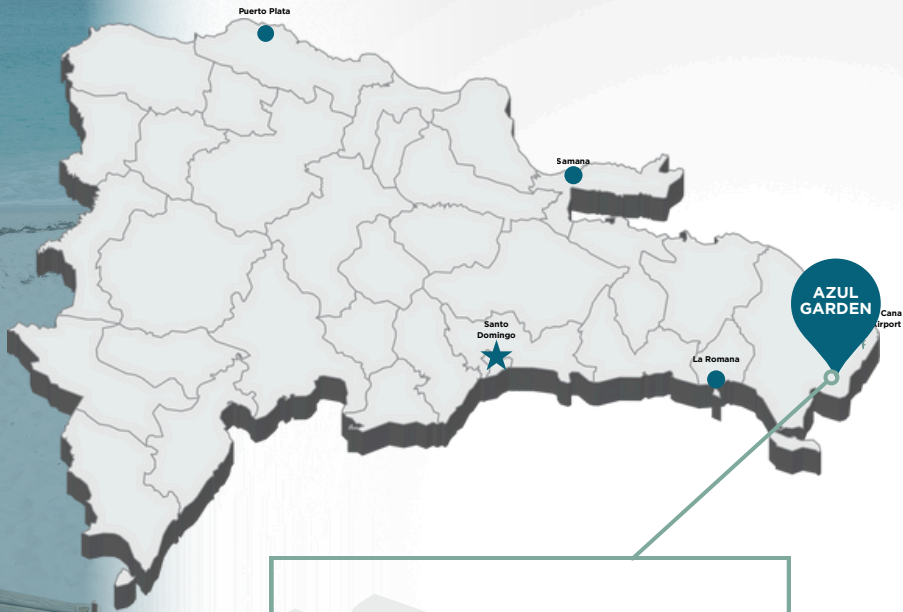

CAP CANA
CAP CANA

LAGO AZUL
BLUE LAKE

RESTAURANTES
RESTAURANTS

LOS ESTABLOS
HORSE ESTABLE

CAMPO DE GOLF
GOLF COURSE

PLAYA JUANILLO
JUANILLO BEACH

HOYO AZUL CAP CANA
CAP CANA BLUE HOLE

AEROPUERTO INTERNACIONAL PUNTA CANA
INTERNATIONAL AIRPORT OF PUNTA CANA